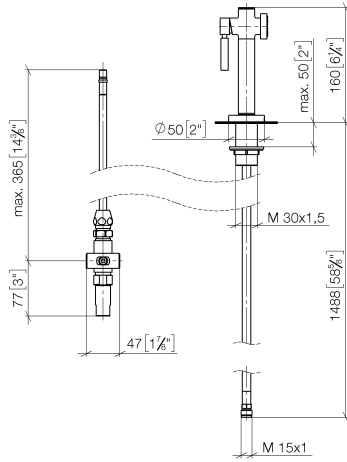

Rinsing spray set - Chrome

27 718 970

- with round rosette
- spray flow
- automatic spout/shower diverter
- height of mixer 160 mm
- hole diameter rinsing spray 32mm
- fabric braided hose 1500 mm
- sprayface with anti-scaling system
- lead-free

Can only be combined with 32800790, 33826888, 32815888, 20815892, 33826875.

Intrinsic protection against back flow.

Button has to be pressed while using.

Residual water may emerge from the spray after closing.

Rinsing spray set - Chrome

27 718 970

mm [inches]

Flow rate chart

Codes & Standards

NSF/ANSI 372

NSF/ANSI/CAN
61

Rinsing spray set - Chrome

27 718 970

Certificates

IAPMO_N-4976. IAPMO_6397.

Rinsing spray set - Chrome

27 718 970

Parts for other finishes can be found here: [Brushed](#)
[Platinum](#)

Spare parts list

No.	Item Number	Name	Quantity used	Delivery time
1	04 24 02 046 01-07	pipe	1	10
2	90 23 30 040 00-00	threaded connector	1	10
3	90 24 03 168 00 90	nipple	1	2
4	90 14 20 002 00 90	seal	1	2
5	90 17 09 046 10 90	diverter	1	2
6	09 24 04 112 10 90	nipple	1	2
7	90 14 10 033 00 90	seal	1	2
8	90 21 10 031 10 90	diverter	1	2
9	04 21 02 006 00 92	cap	1	2
10	09 23 01 039 90	sieve	3	2
11	90 24 03 241 00 90	nipple	1	2
12	90 14 20 019 00 90	seal	1	2
13	04 30 11 038 66 90	fixing set	1	2
14	09 30 01 085-00	rosette	1	10
15	90 18 40 085 00 90	sleeve	1	2
16	90 30 02 062 00-00	hose	1	2
17	90 12 11 098 11-00	shower	1	10