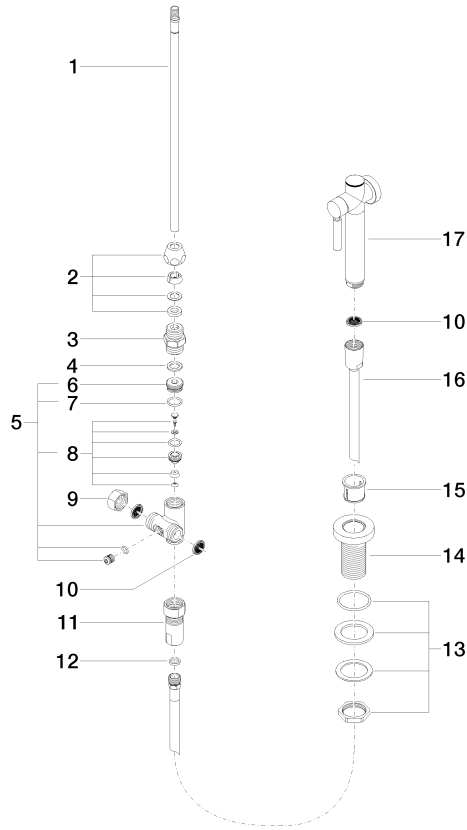

Rinsing spray set - Chrome

27 718 970

- with round rosette
- spray flow
- automatic spout/shower diverter
- height of mixer 160 mm
- hole diameter rinsing spray 32mm
- fabric braided hose 1500 mm
- sprayface with anti-scaling system
- lead-free

	Chrome	27 718 970-00 0010
	Brushed Platinum	27 718 970-06 0010
	Platinum	27 718 970-08 0010
	Durabrand (23kt Gold)	27 718 970-09 0010
	Dark Chrome	27 718 970-19 0010
	Brushed Durabrand (23kt Gold)	27 718 970-28 0010
	Matte Black	27 718 970-33 0010
	Brushed Champagne (22kt Gold)	27 718 970-46 0010
	Champagne (22kt Gold)	27 718 970-47 0010
	Brushed Chrome	27 718 970-93 0010
	Brushed Dark Platinum	27 718 970-99 0010

Rinsing spray set - Chrome

27 718 970

mm [inches]

Flow rate chart

Codes & Standards

NSF/ANSI 372

NSF/ANSI/CAN
61

Rinsing spray set - Chrome

27 718 970

Certificates

IAPMO_N-4976. IAPMO_6397.

Rinsing spray set - Chrome

27 718 970

Parts for other finishes can be found here: [Brushed](#)
[Platinum](#)

Spare parts list

No.	Item Number	Name	Quantity used	Delivery time
1	04 24 02 046 01-07	pipe	1	10
2	90 23 30 040 00-00	threaded connector	1	10
3	90 24 03 168 00 90	nipple	1	2
4	90 14 20 002 00 90	seal	1	2
5	90 17 09 046 10 90	diverter	1	2
6	09 24 04 112 10 90	nipple	1	2
7	90 14 10 033 00 90	seal	1	2
8	90 21 10 031 10 90	diverter	1	2
9	04 21 02 006 00 92	cap	1	2
10	09 23 01 039 90	sieve	3	2
11	90 24 03 241 00 90	nipple	1	2
12	90 14 20 019 00 90	seal	1	2
13	04 30 11 038 66 90	fixing set	1	2
14	09 30 01 085-00	rosette	1	10
15	90 18 40 085 00 90	sleeve	1	2
16	90 30 02 062 00-00	hose	1	2
17	90 12 11 098 11-00	shower	1	10